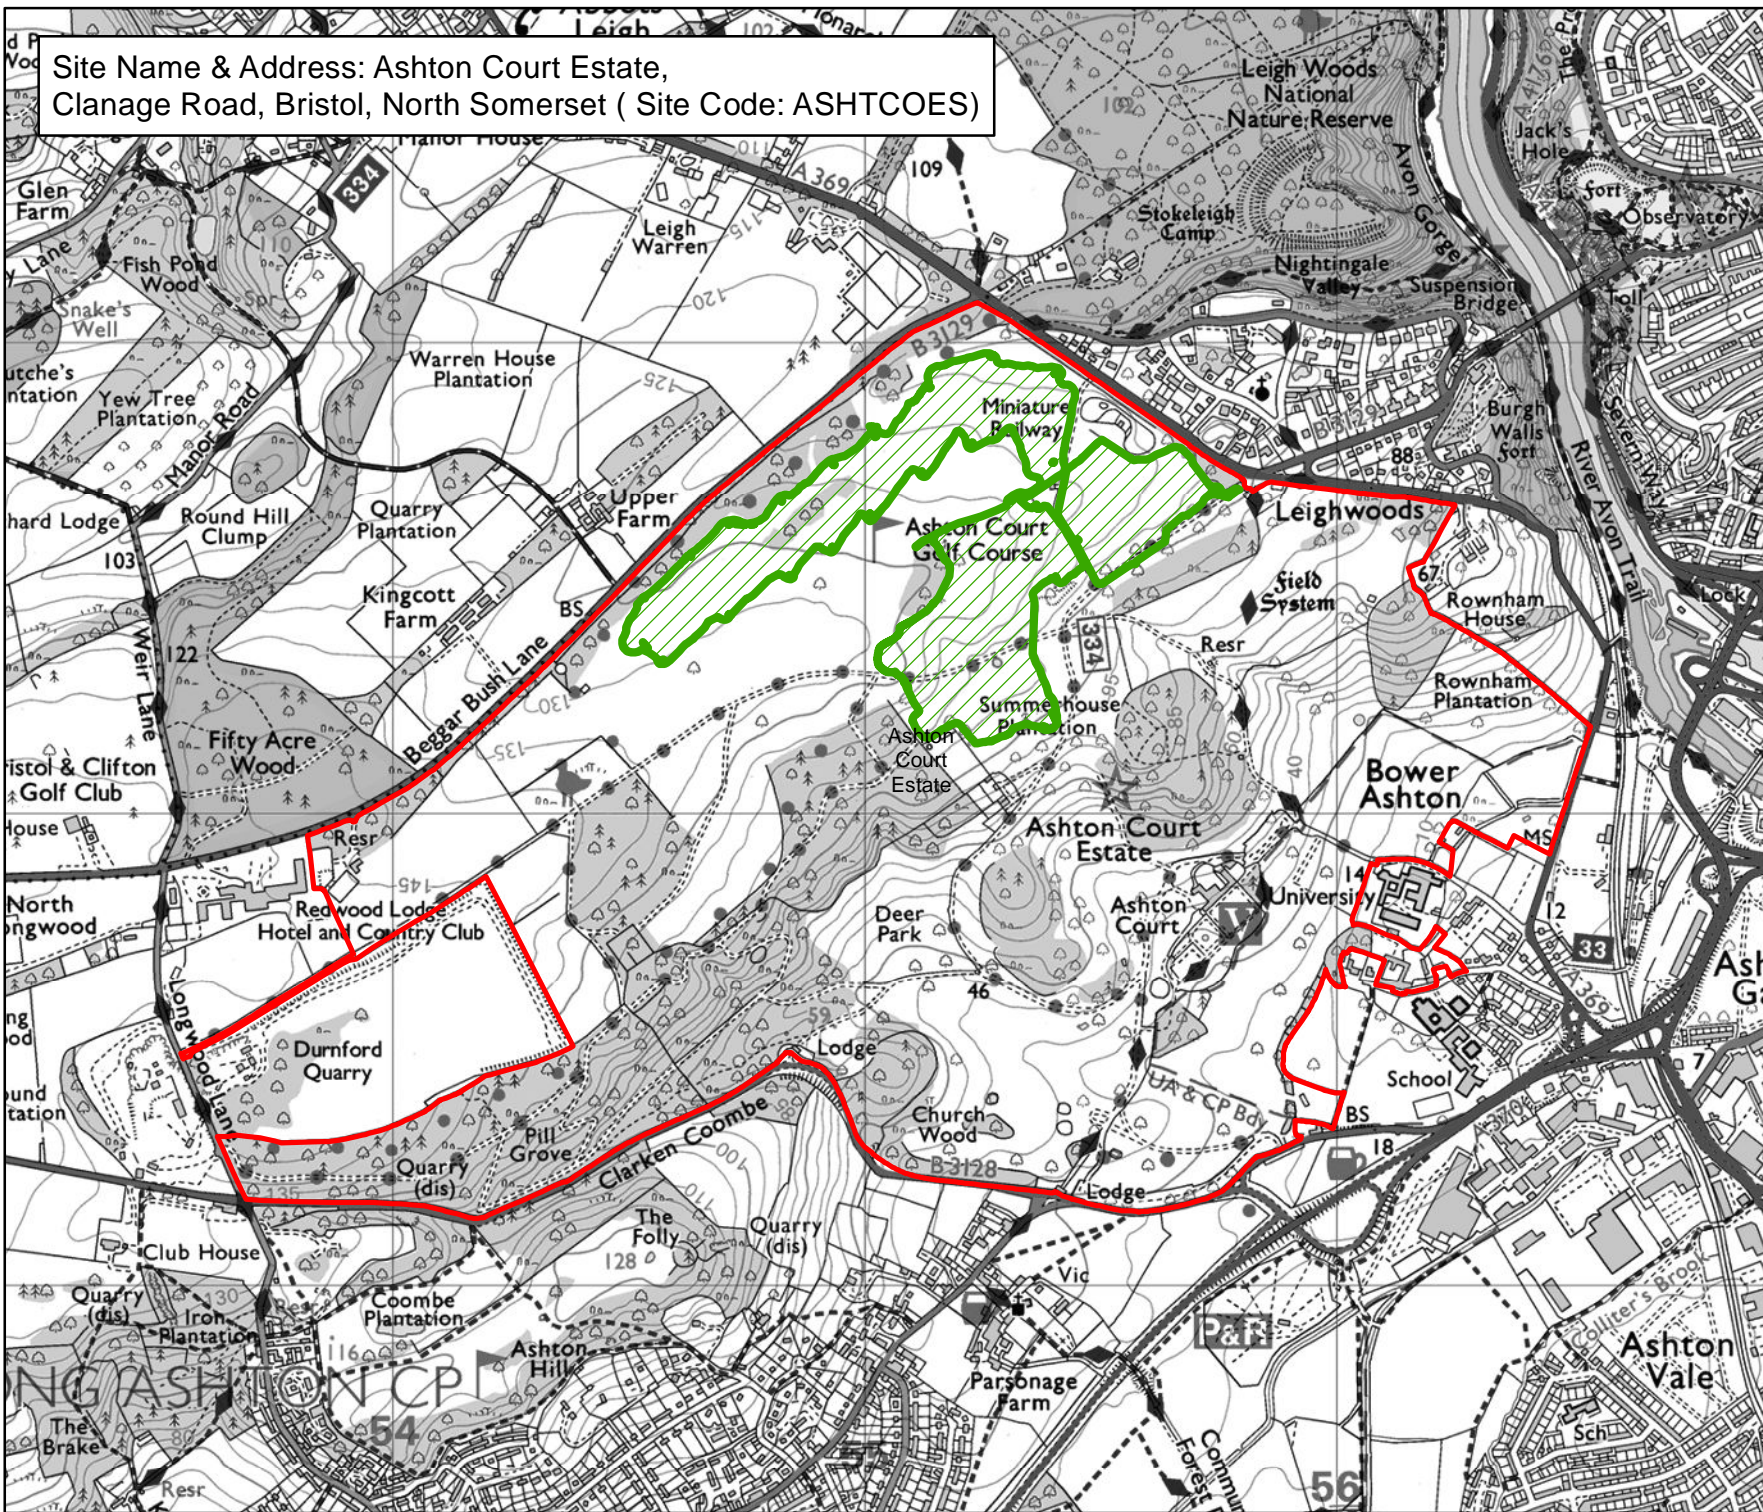

Site Name & Address: Ashton Court Estate,
Clanage Road, Bristol, North Somerset (Site Code: ASHTCOES)

Bristol City Council

Bristol Parks
Neighbourhoods

Byelaws: Golf

Designated Areas.

Legend

-  Designated Area for Golf
-  Bylaw Sites